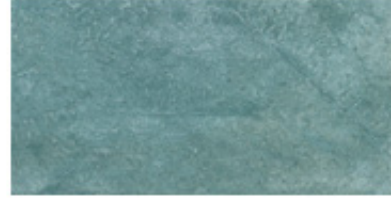

# KEMIKO Concrete Stains

## COLOR CHART

**Malay Tan**  
Buckskin suede tone with  
caramel marbling

**Cola Stain**  
Reddish brown resembling  
old leather

**Black Stain**  
Tortoise shell black with  
brown marbling

**Aqua Blue Stain**  
Soft blue patina with  
undertones of green

**English Red Stain**  
Terra cotta with rust and  
soft brown hues

**Golden Wheat Stain**  
Amber hued undertones

**Green Lawn Stain**  
Soft grey green resembling  
aged Italian marble

**Vintage Umber Stain**  
Rich earthy brown

Available in eight colors, Kemiko Stone Tone Stain is the perfect choice for both interior and exterior surfaces. Used for commercial and residential projects, concrete staining also lends a clean, attractive look to driveways, patios, walkways and entrances. It is perfect for high-traffic areas and is very affordable. Kemiko Stone Tone Wax or Sealer can be applied to further enhance depth of color and provide surface protection. We look forward to assisting you or your client in creating beautiful, durable, and affordable stained concrete projects.