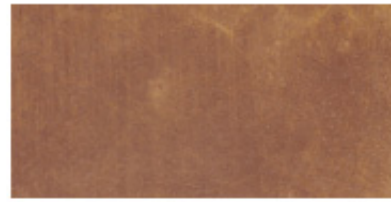

# KEMIKO Concrete Stains

## COLOR CHART

**Malay Tan**  
Buckskin suede tone with  
caramel marbling

**Cola Stain**  
Reddish brown resembling  
old leather

**Black Stain**  
Tortoise shell black with  
brown marbling

**Aqua Blue Stain**  
Soft blue patina with  
undertones of green

**English Red Stain**  
Terra cotta with rust and  
soft brown hues

**Golden Wheat Stain**  
Amber hued undertones

**Green Lawn Stain**  
Soft grey green resembling  
aged Italian marble

**Vintage Umber Stain**  
Rich earthy brown

Available in eight colors, Kemiko Stone Tone Stain is the perfect choice for both interior and exterior surfaces. Used for commercial and residential projects, concrete staining also lends a clean, attractive look to driveways, patios, walkways and entrances. It is perfect for high-traffic areas and is very affordable. Kemiko Stone Tone Wax or Sealer can be applied to further enhance depth of color and provide surface protection. We look forward to assisting you or your client in creating beautiful, durable, and affordable stained concrete projects.