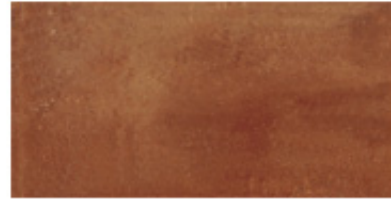

# KEMIKO Concrete Stains

## COLOR CHART

**Malay Tan**  
Buckskin suede tone with  
caramel marbling

**Cola Stain**  
Reddish brown resembling  
old leather

**Black Stain**  
Tortoise shell black with  
brown marbling

**Aqua Blue Stain**  
Soft blue patina with  
undertones of green

**English Red Stain**  
Terra cotta with rust and  
soft brown hues

**Golden Wheat Stain**  
Amber hued undertones

**Green Lawn Stain**  
Soft grey green resembling  
aged Italian marble

**Vintage Umber Stain**  
Rich earthy brown

Available in eight colors, Kemiko Stone Tone Stain is the perfect choice for both interior and exterior surfaces. Used for commercial and residential projects, concrete staining also lends a clean, attractive look to driveways, patios, walkways and entrances. It is perfect for high-traffic areas and is very affordable. Kemiko Stone Tone Wax or Sealer can be applied to further enhance depth of color and provide surface protection. We look forward to assisting you or your client in creating beautiful, durable, and affordable stained concrete projects.